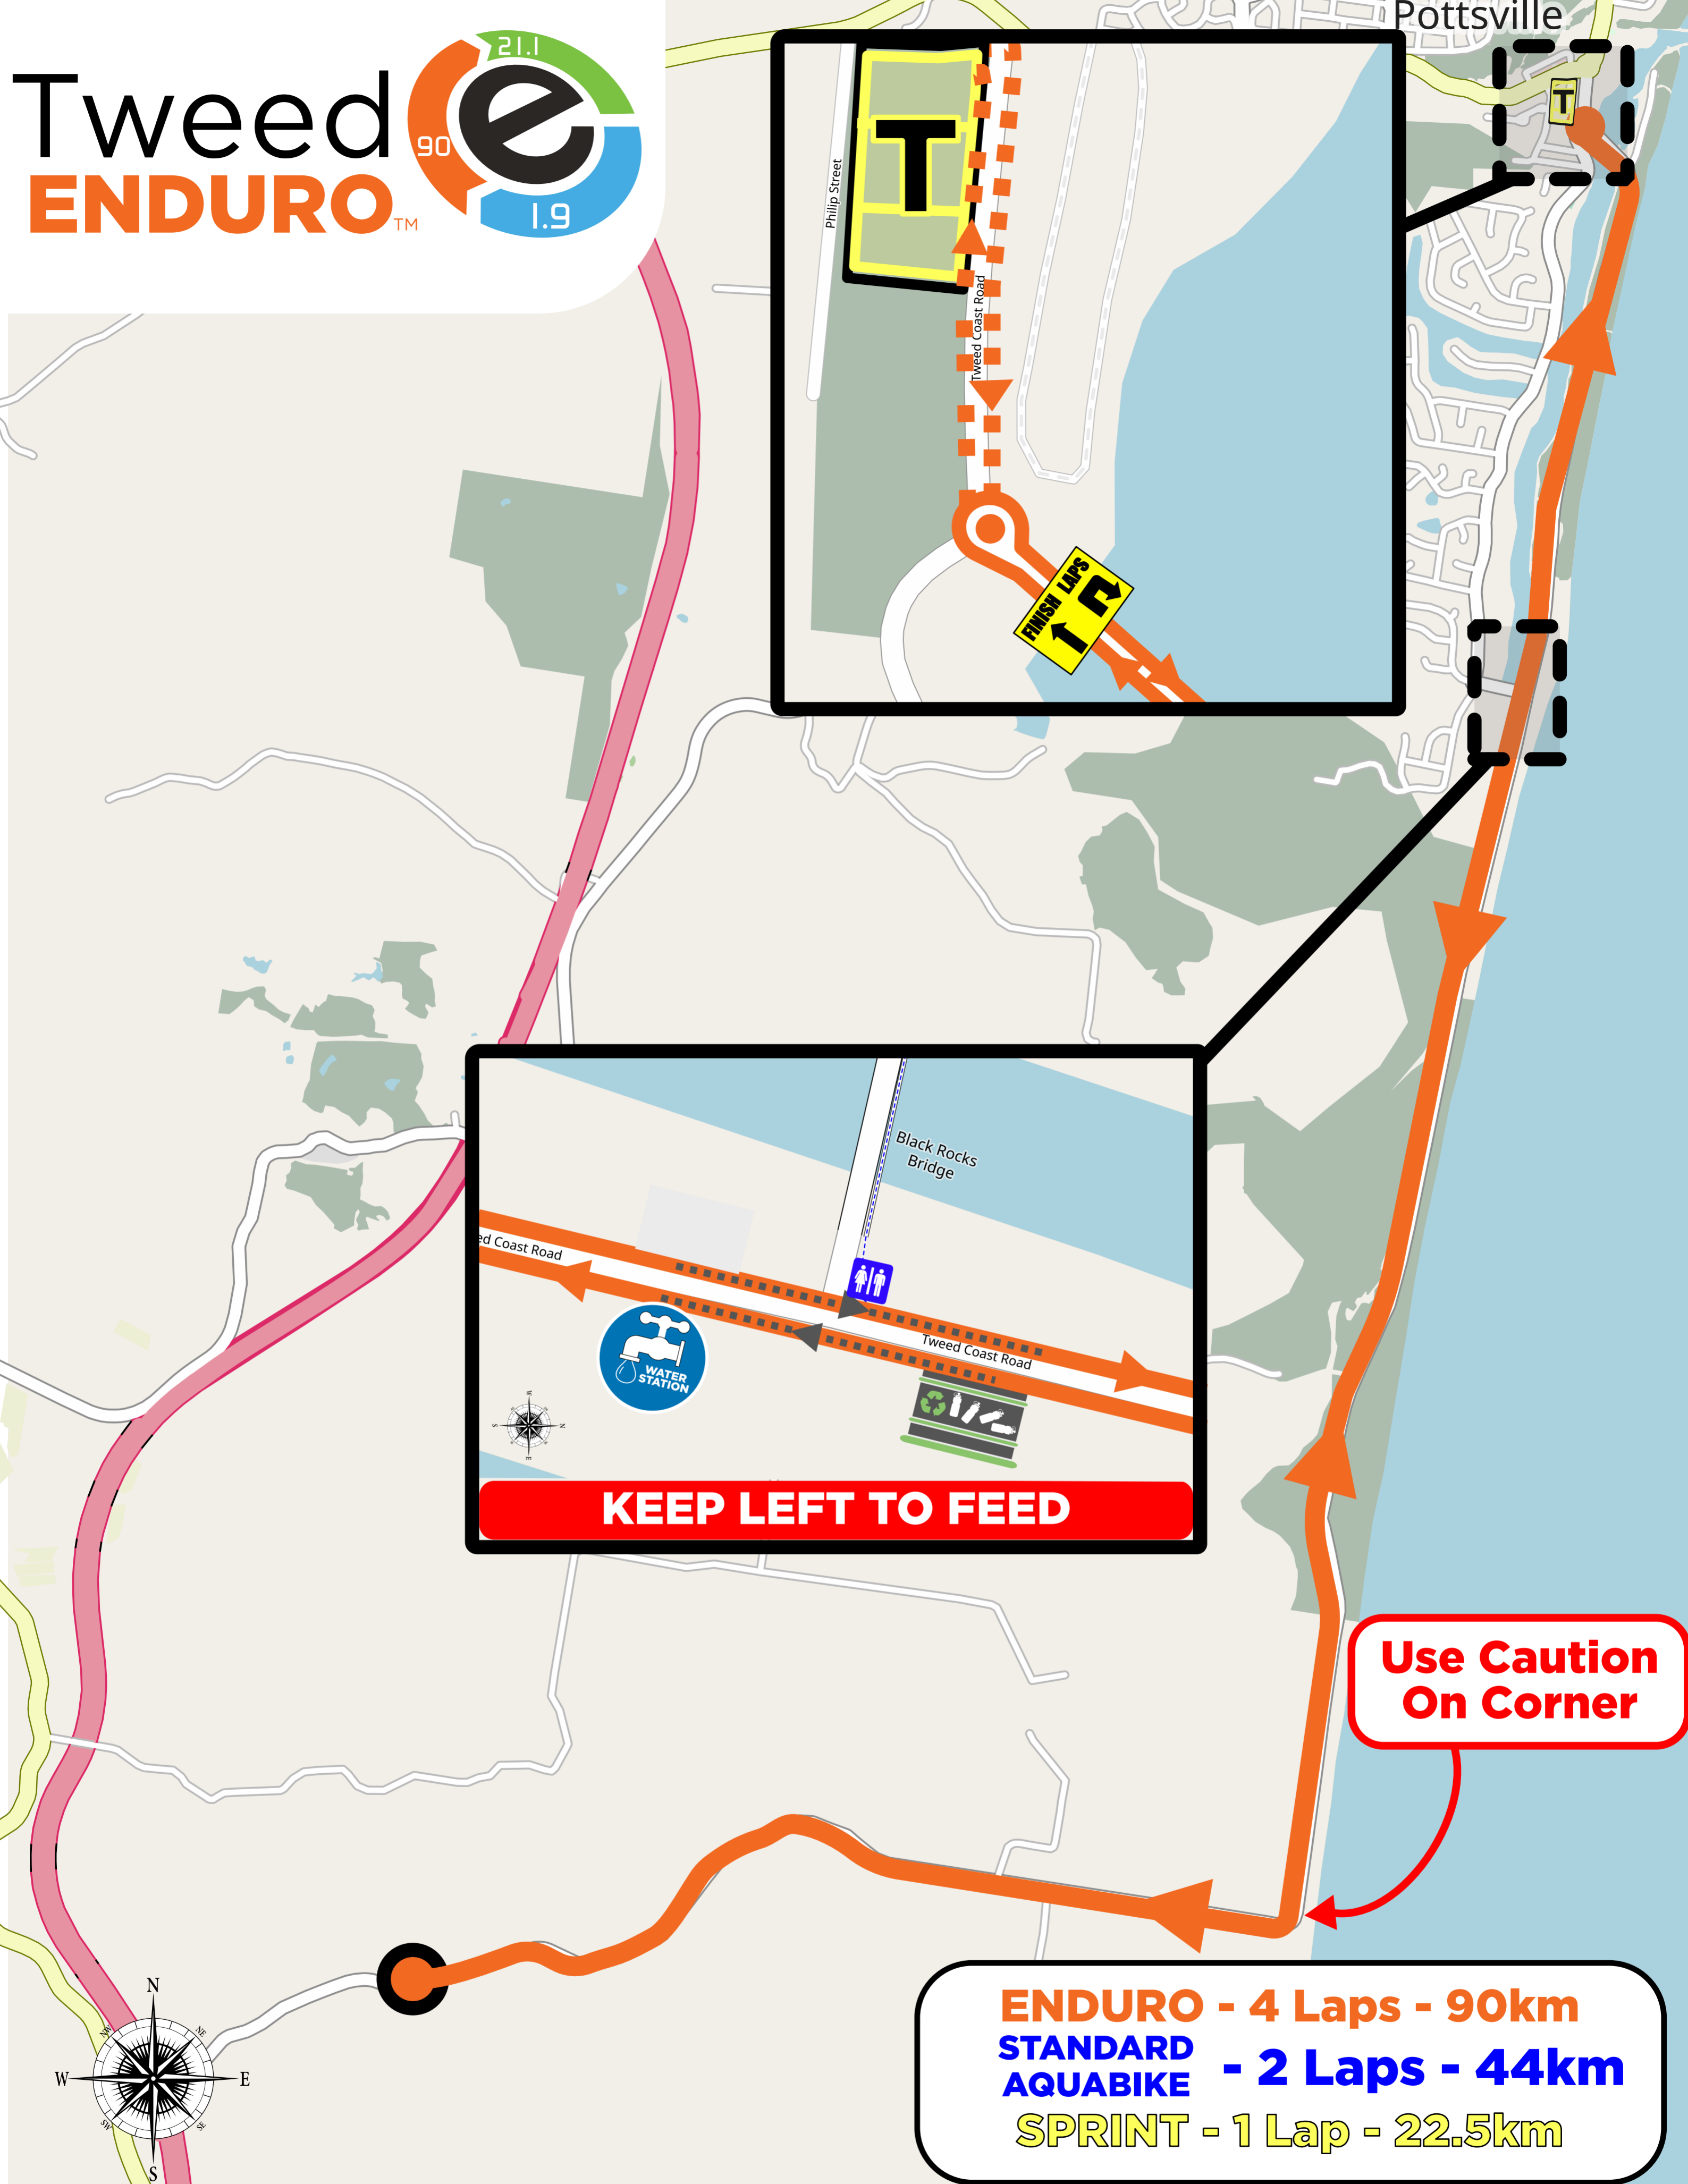

Use Caution Under Bridge

Sprint Start
Behind Houses South of Basketball Court

Enduro and Standard Start
Buckingham Drive Park

ENDURO - 1900m
STANDARD AQUABIKE - 1500m
SPRINT+ - 750m

Tweed ENDURO™

ENDURO - 4 Laps - 90km
STANDARD - 2 Laps - 44km
SPRINT - 1 Lap - 22.5km

CYCLE

Sprint U-Turn

ENDURO - 3 Laps - 21.1km
SPRINT+ - 1 Lap - 5km

RUN