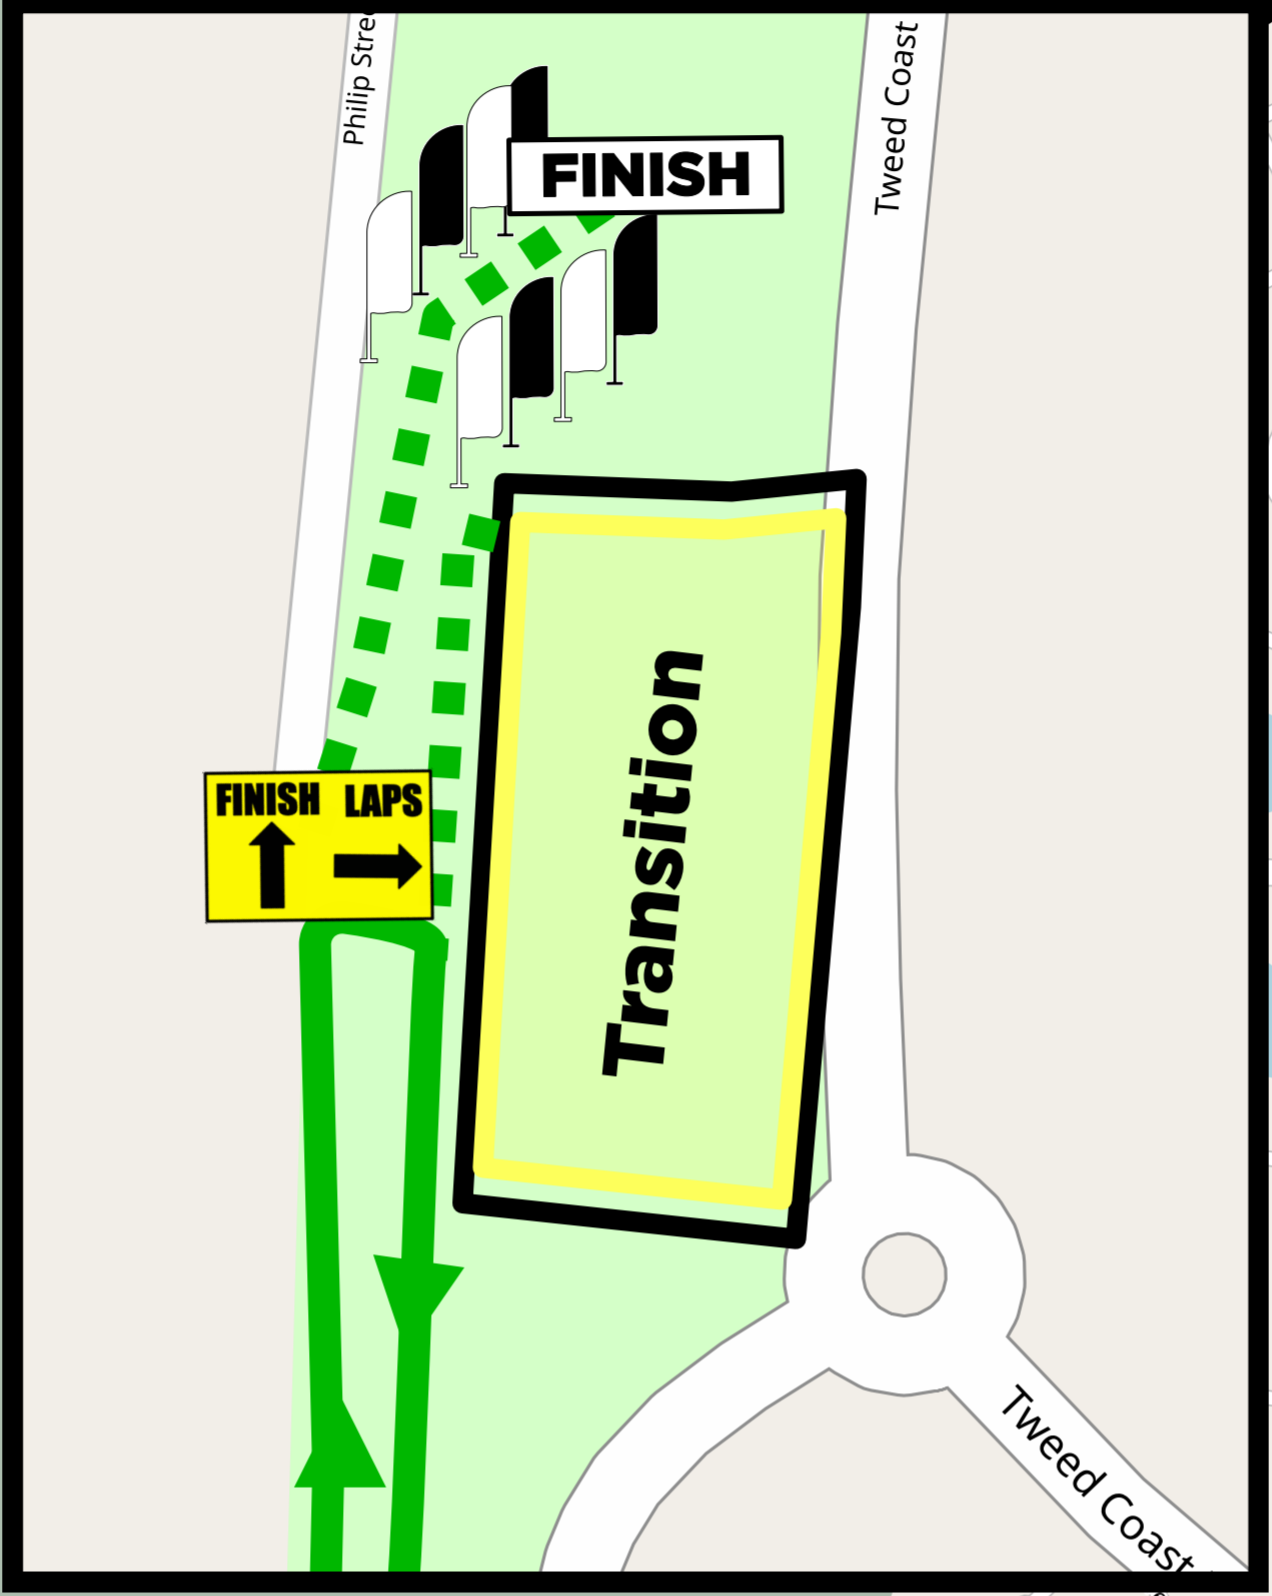

Use Caution Under Bridge

Sprint Start
Behind Houses South of Basketball Court

Enduro and Standard Start
Buckingham Drive Park

ENDURO - 1900m
STANDARD AQUABIKE - 1500m
SPRINT+ - 750m

Tweed ENDURO™

ENDURO - 4 Laps - 90km
STANDARD - 2 Laps - 44km
SPRINT - 1 Lap - 22.5km

CYCLE

Sprint U-Turn

ENDURO - 3 Laps - 21.1km
SPRINT+ - 1 Lap - 5km

RUN