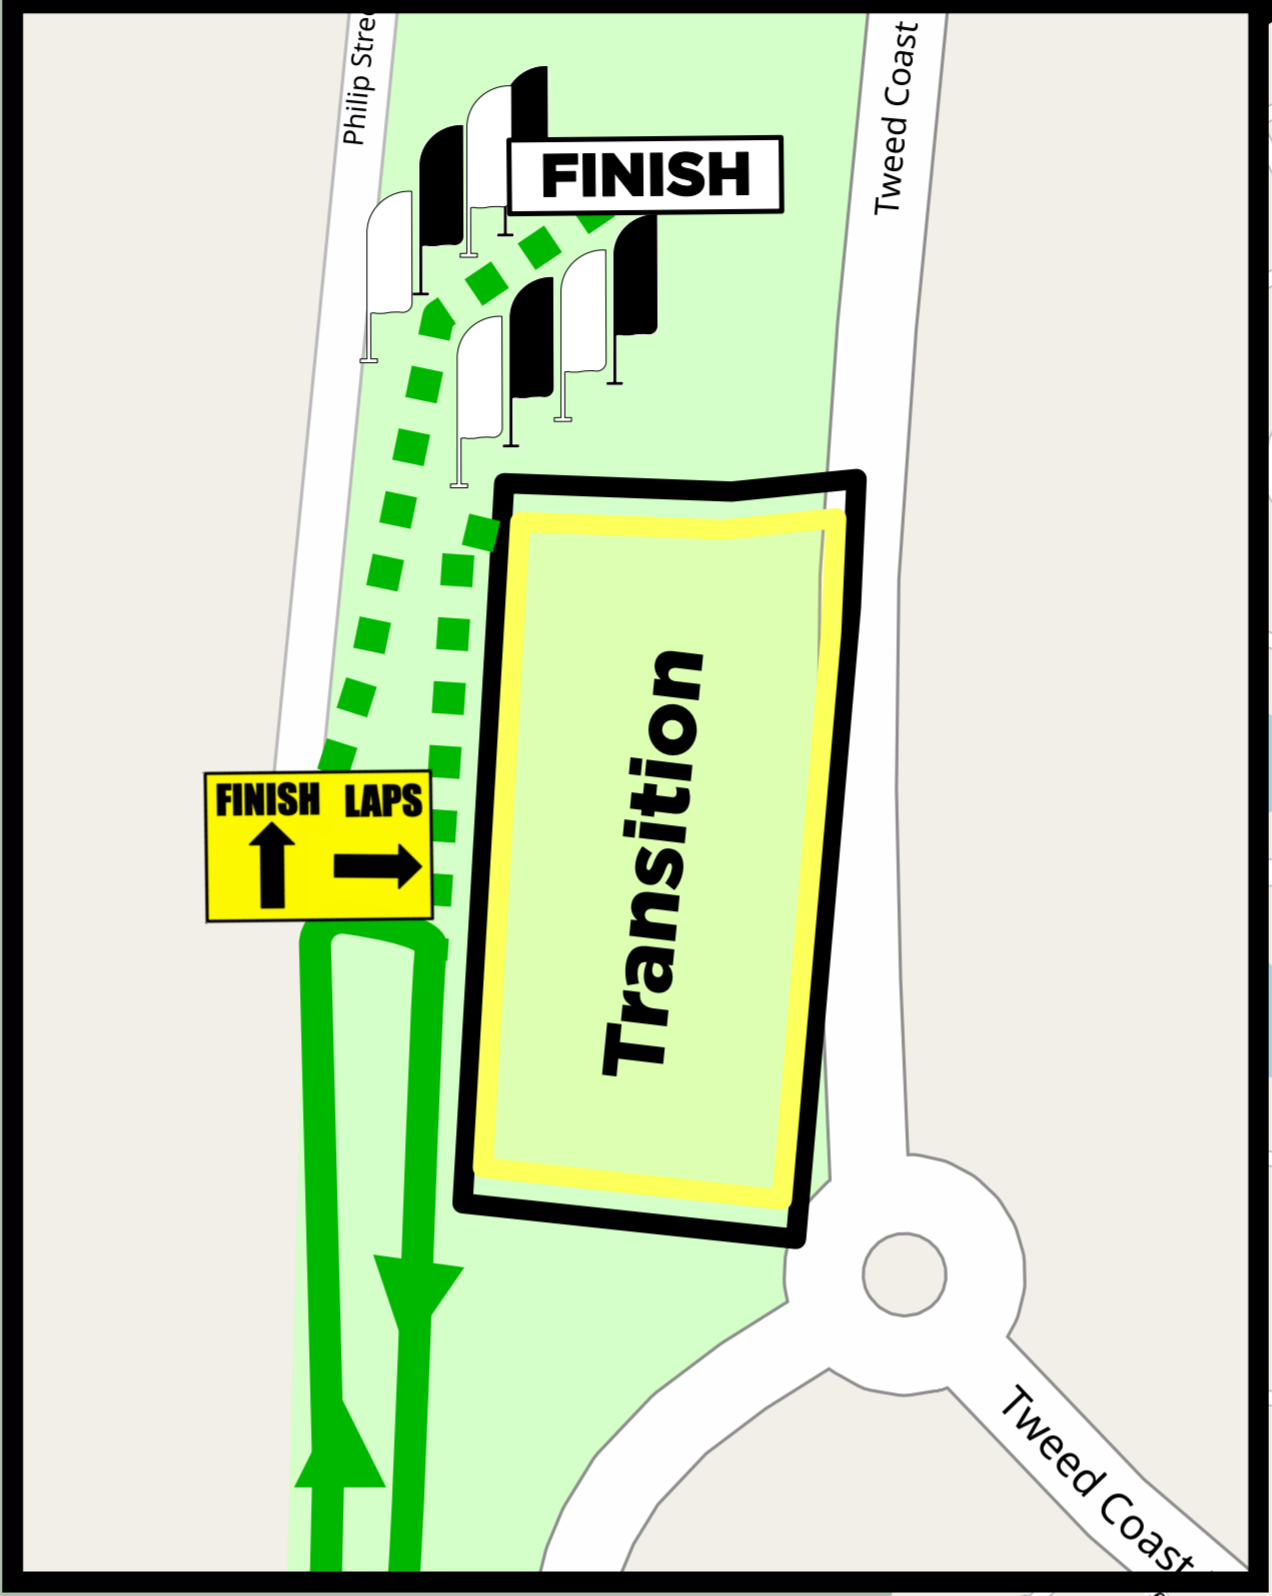

Use Caution Under Bridge

Sprint Start Behind Houses South of Basketball Court

Enduro and Standard Start Buckingham Drive Park

ENDURO - 1900m
STANDARD AQUABIKE - 1500m
SPRINT+ - 750m

ENDURO - 4 Laps - 90km
STANDARD
AQUABIKE - 2 Laps - 44km
SPRINT - 1 Lap - 22.5km

Sprint U-Turn

ENDURO - 3 Laps - 21.1km
SPRINT+ - 1 Lap - 5km

RUN