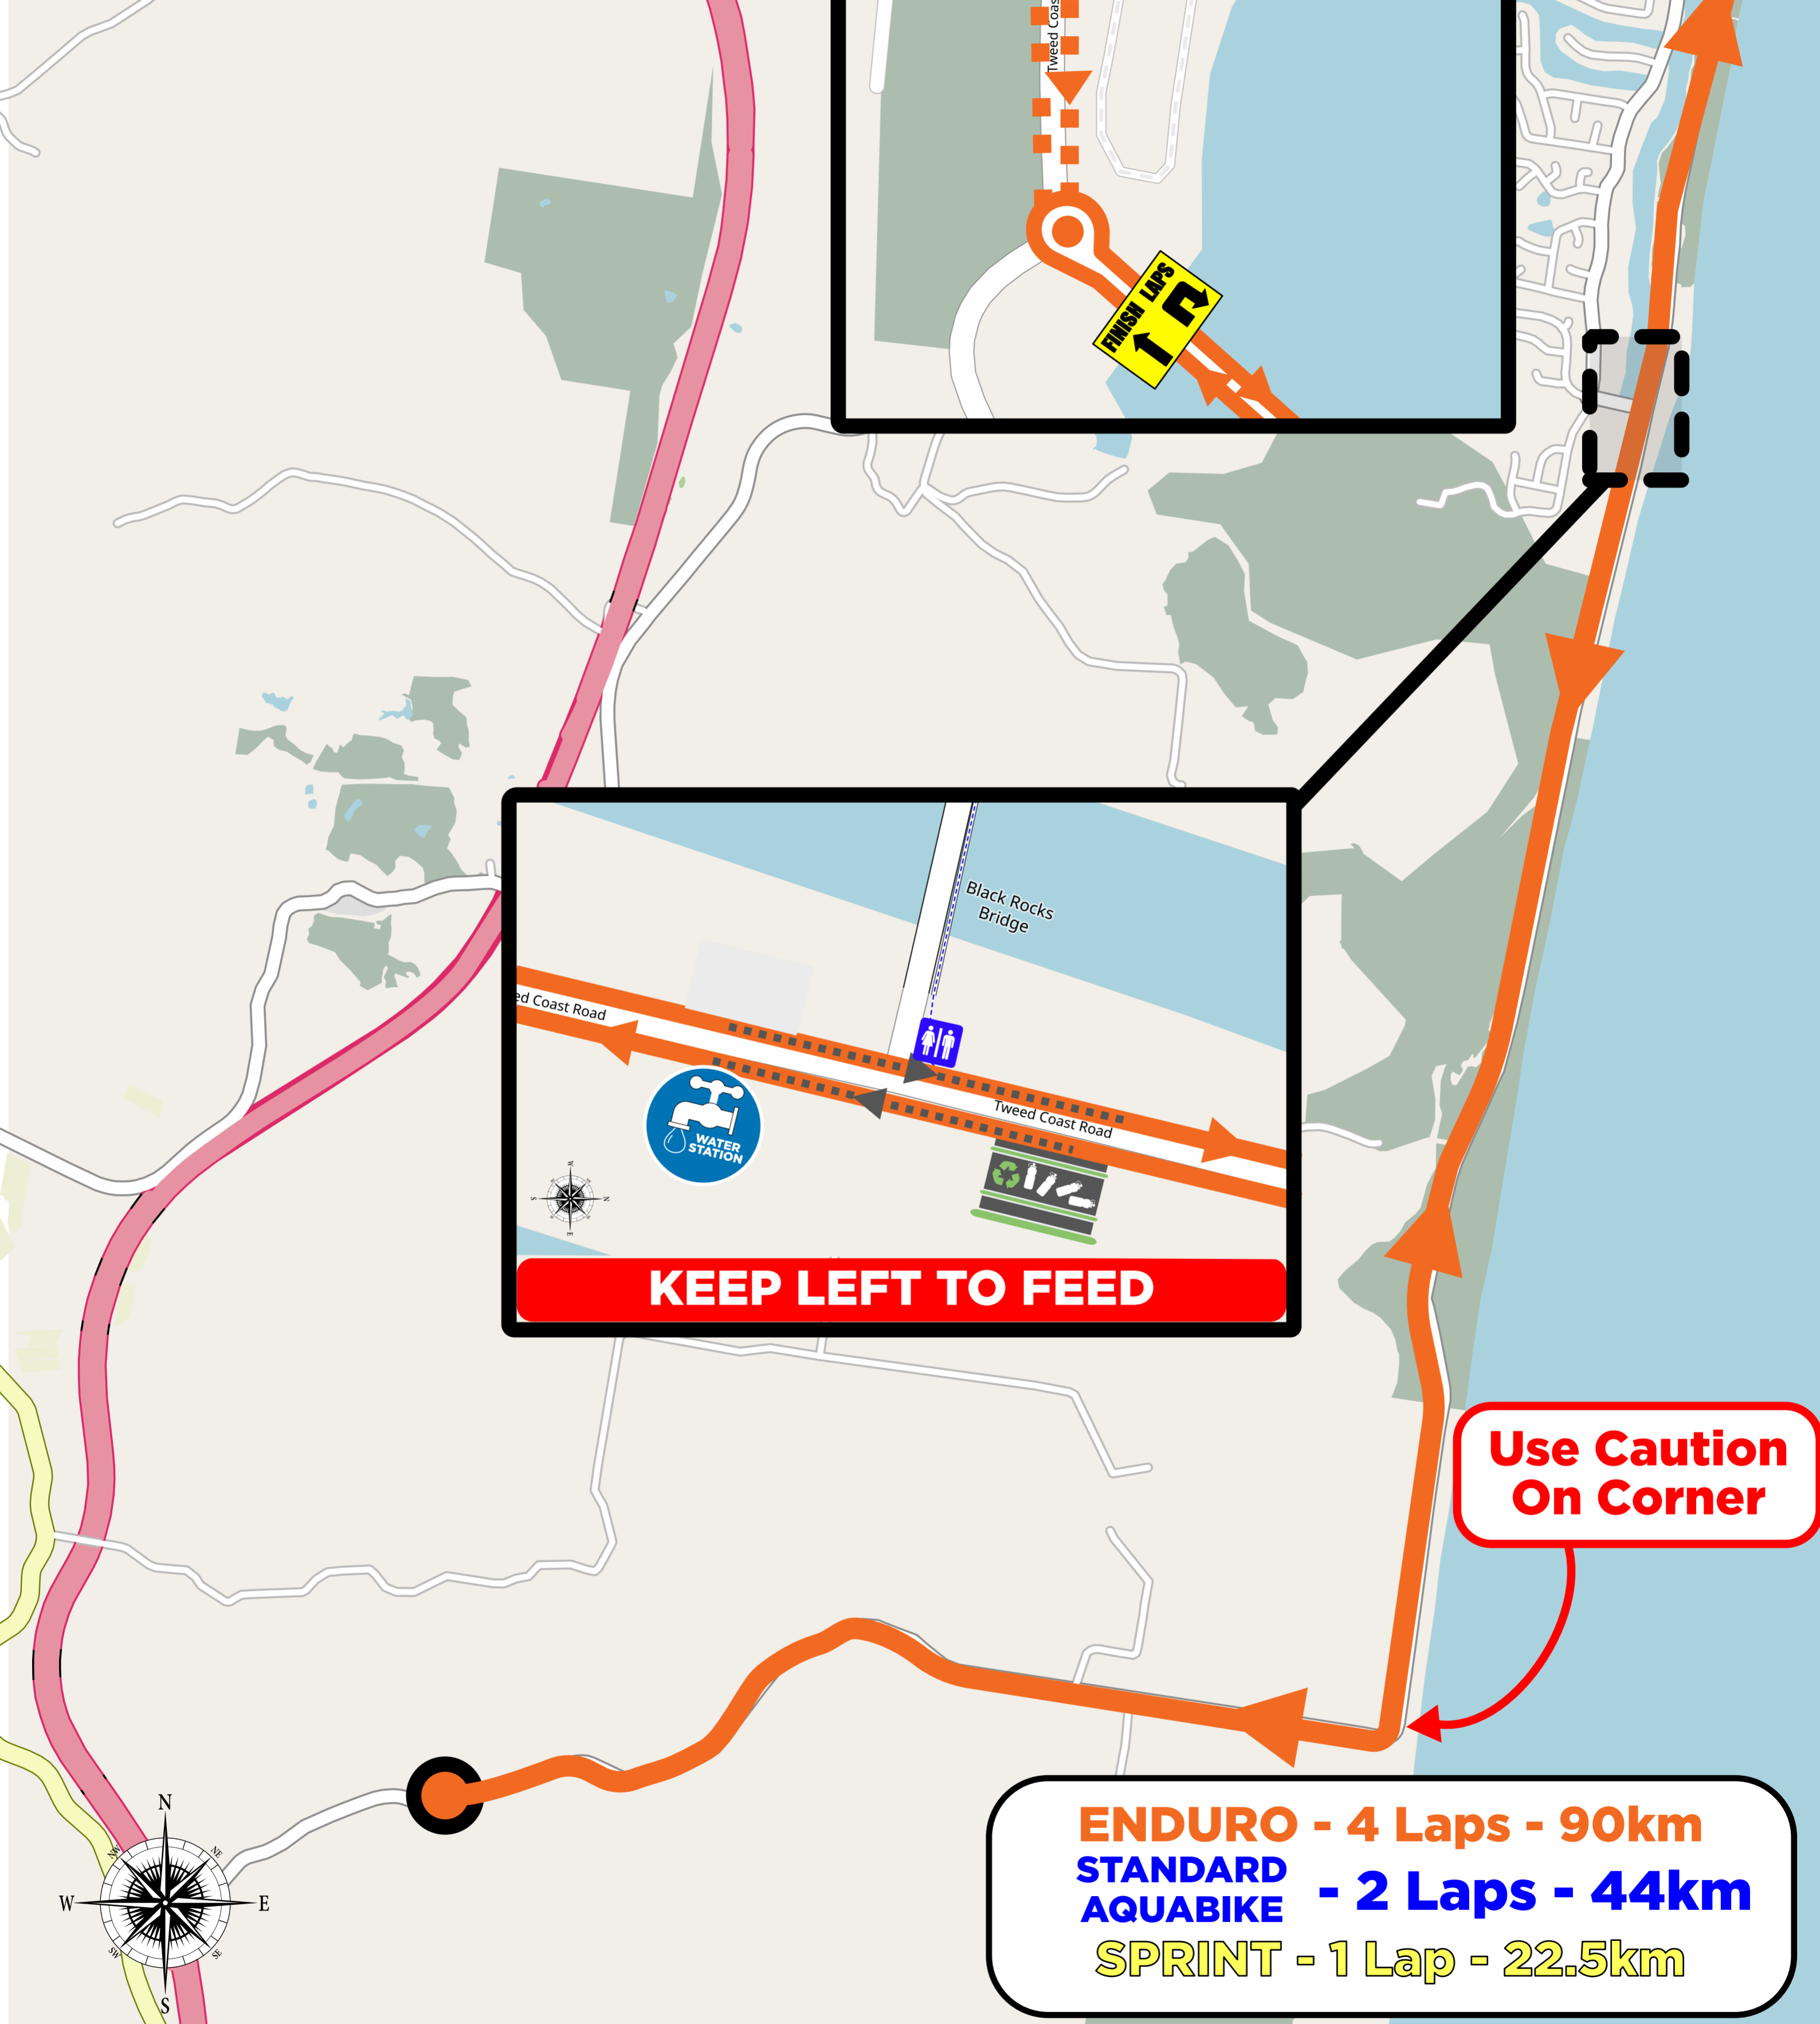

Use Caution Under Bridge

Sprint Start Behind Houses South of Basketball Court

Enduro and Standard Start Buckingham Drive Park

ENDURO - 1900m
STANDARD AQUABIKE - 1500m
SPRINT+ - 750m

ENDURO - 4 Laps - 90km
STANDARD
AQUABIKE - 2 Laps - 44km
SPRINT - 1 Lap - 22.5km

Sprint U-Turn

ENDURO - 3 Laps - 21.1km
SPRINT+ - 1 Lap - 5km

RUN