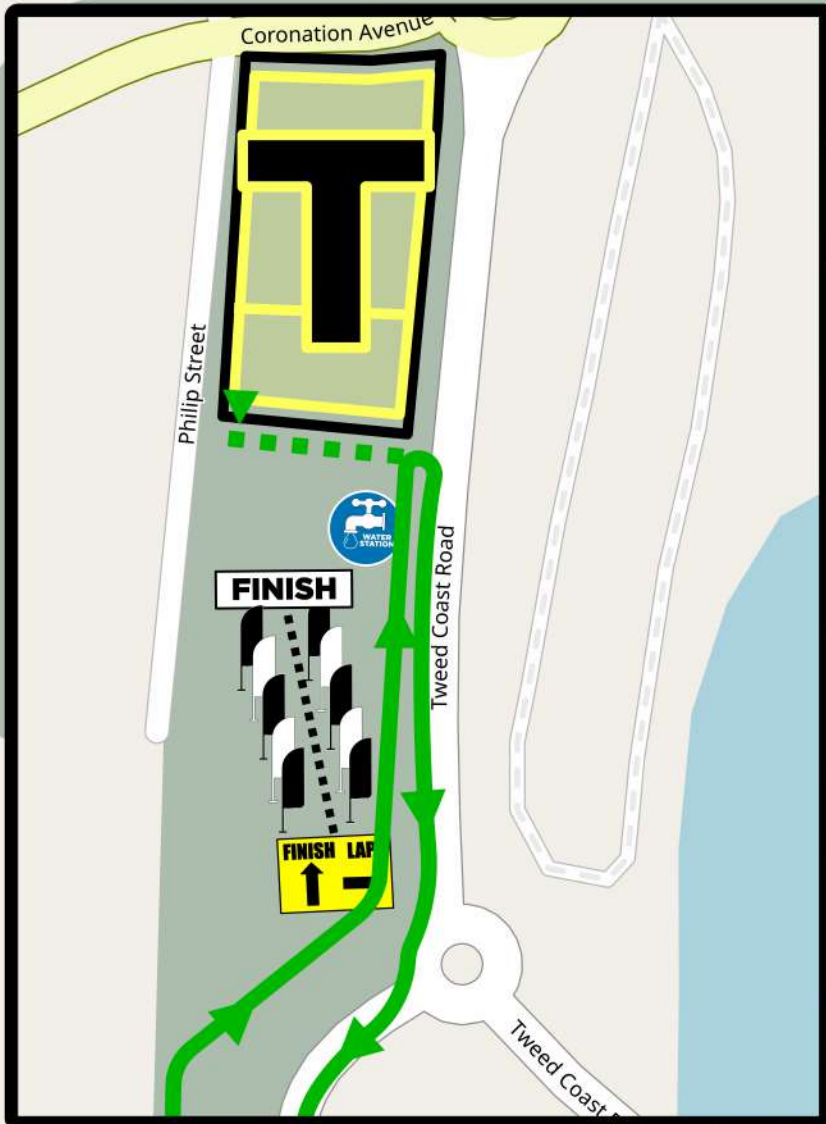

...ville Road

Coronation Avenue

Elizabeth Street

Anne Street

Charles Street

Philip Street

Hampton Court

**Sprint Start**  
Behind Houses South  
of Basketball Court

**Use Caution**  
**Under Bridge**

Overall Drive

Victoria Avenue

Tweed Coast Road

Edinburgh Court

Balmoral Street

Buckingham Drive

McKenzie

**ENDURO - 1900m**  
**SPRINT+ - 750m**

**ENDURO - 4 Laps - 90km**  
**SPRINT+ - 1 Lap - 22.5km**

**Sprint U-Turn**

**ENDURO - 3 Laps - 21.1km**  
**SPRINT+ - 1 Lap - 5km**

# RUN