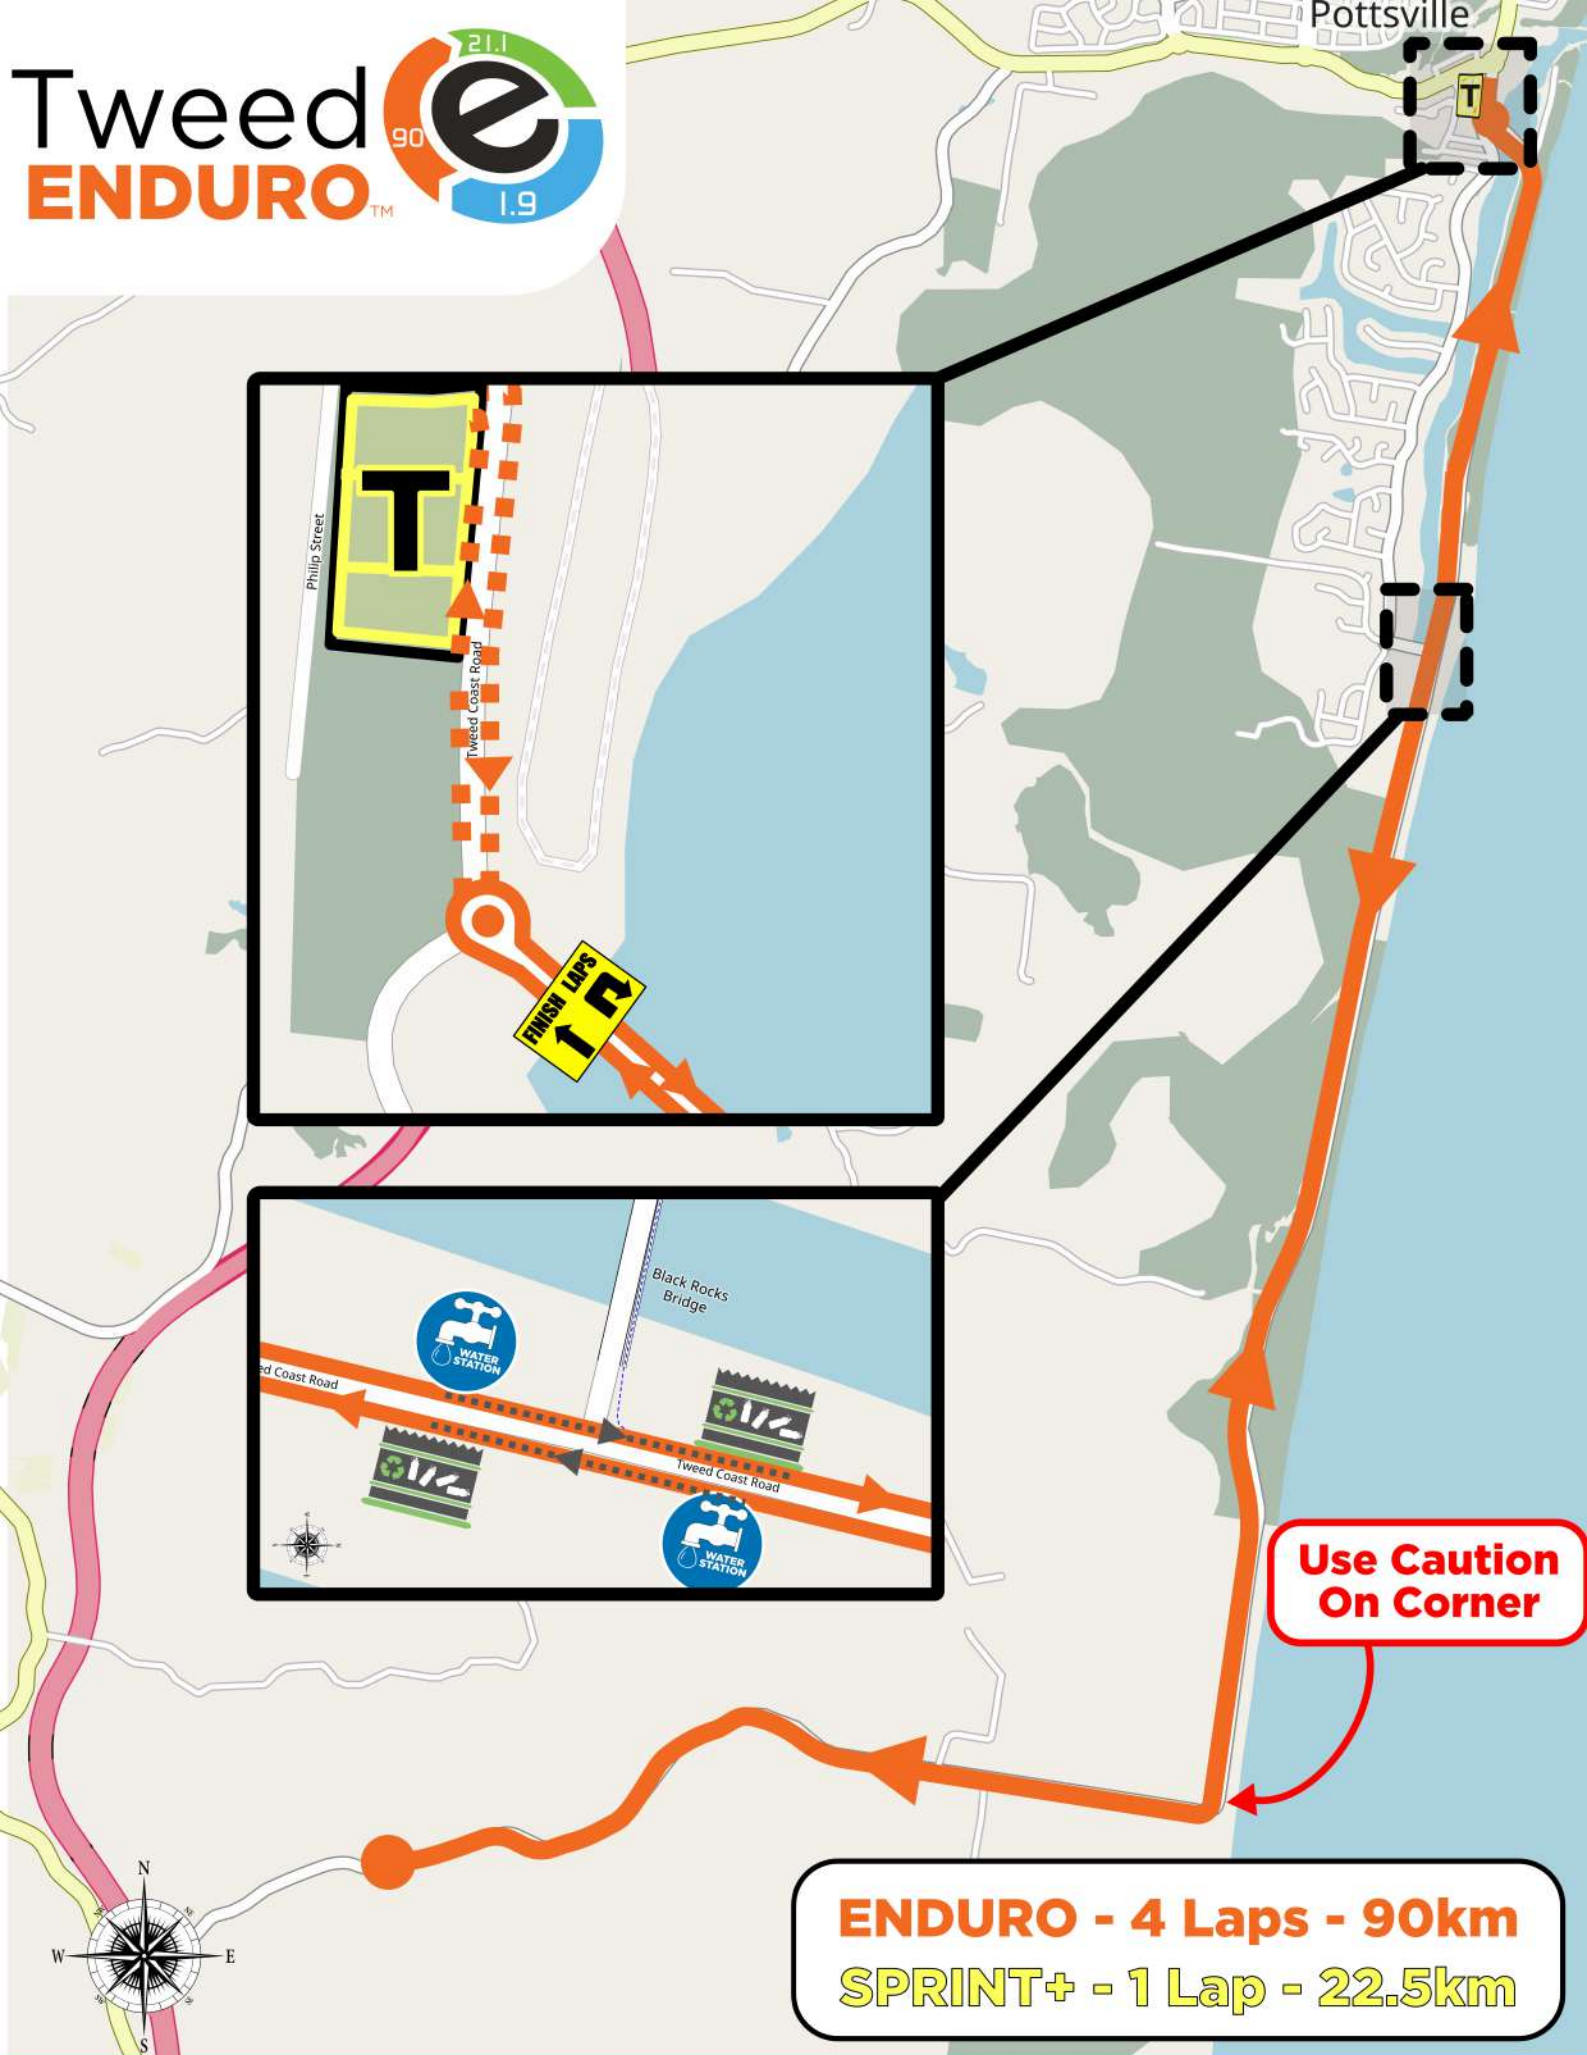

...ville Road

Coronation Avenue

Elizabeth Street

Anne Street

Charles Street

Philip Street

Hampton Court

**Sprint Start**  
Behind Houses South  
of Basketball Court

**Use Caution**  
**Under Bridge**

Overall Drive

Victoria Avenue

Tweed Coast Road

Edinburgh Court

Balmoral Street

Buckingham Drive

McKenzie

**ENDURO - 1900m**  
**SPRINT+ - 750m**

**ENDURO - 4 Laps - 90km**  
**SPRINT+ - 1 Lap - 22.5km**

**Sprint U-Turn**

**ENDURO - 3 Laps - 21.1km**  
**SPRINT+ - 1 Lap - 5km**